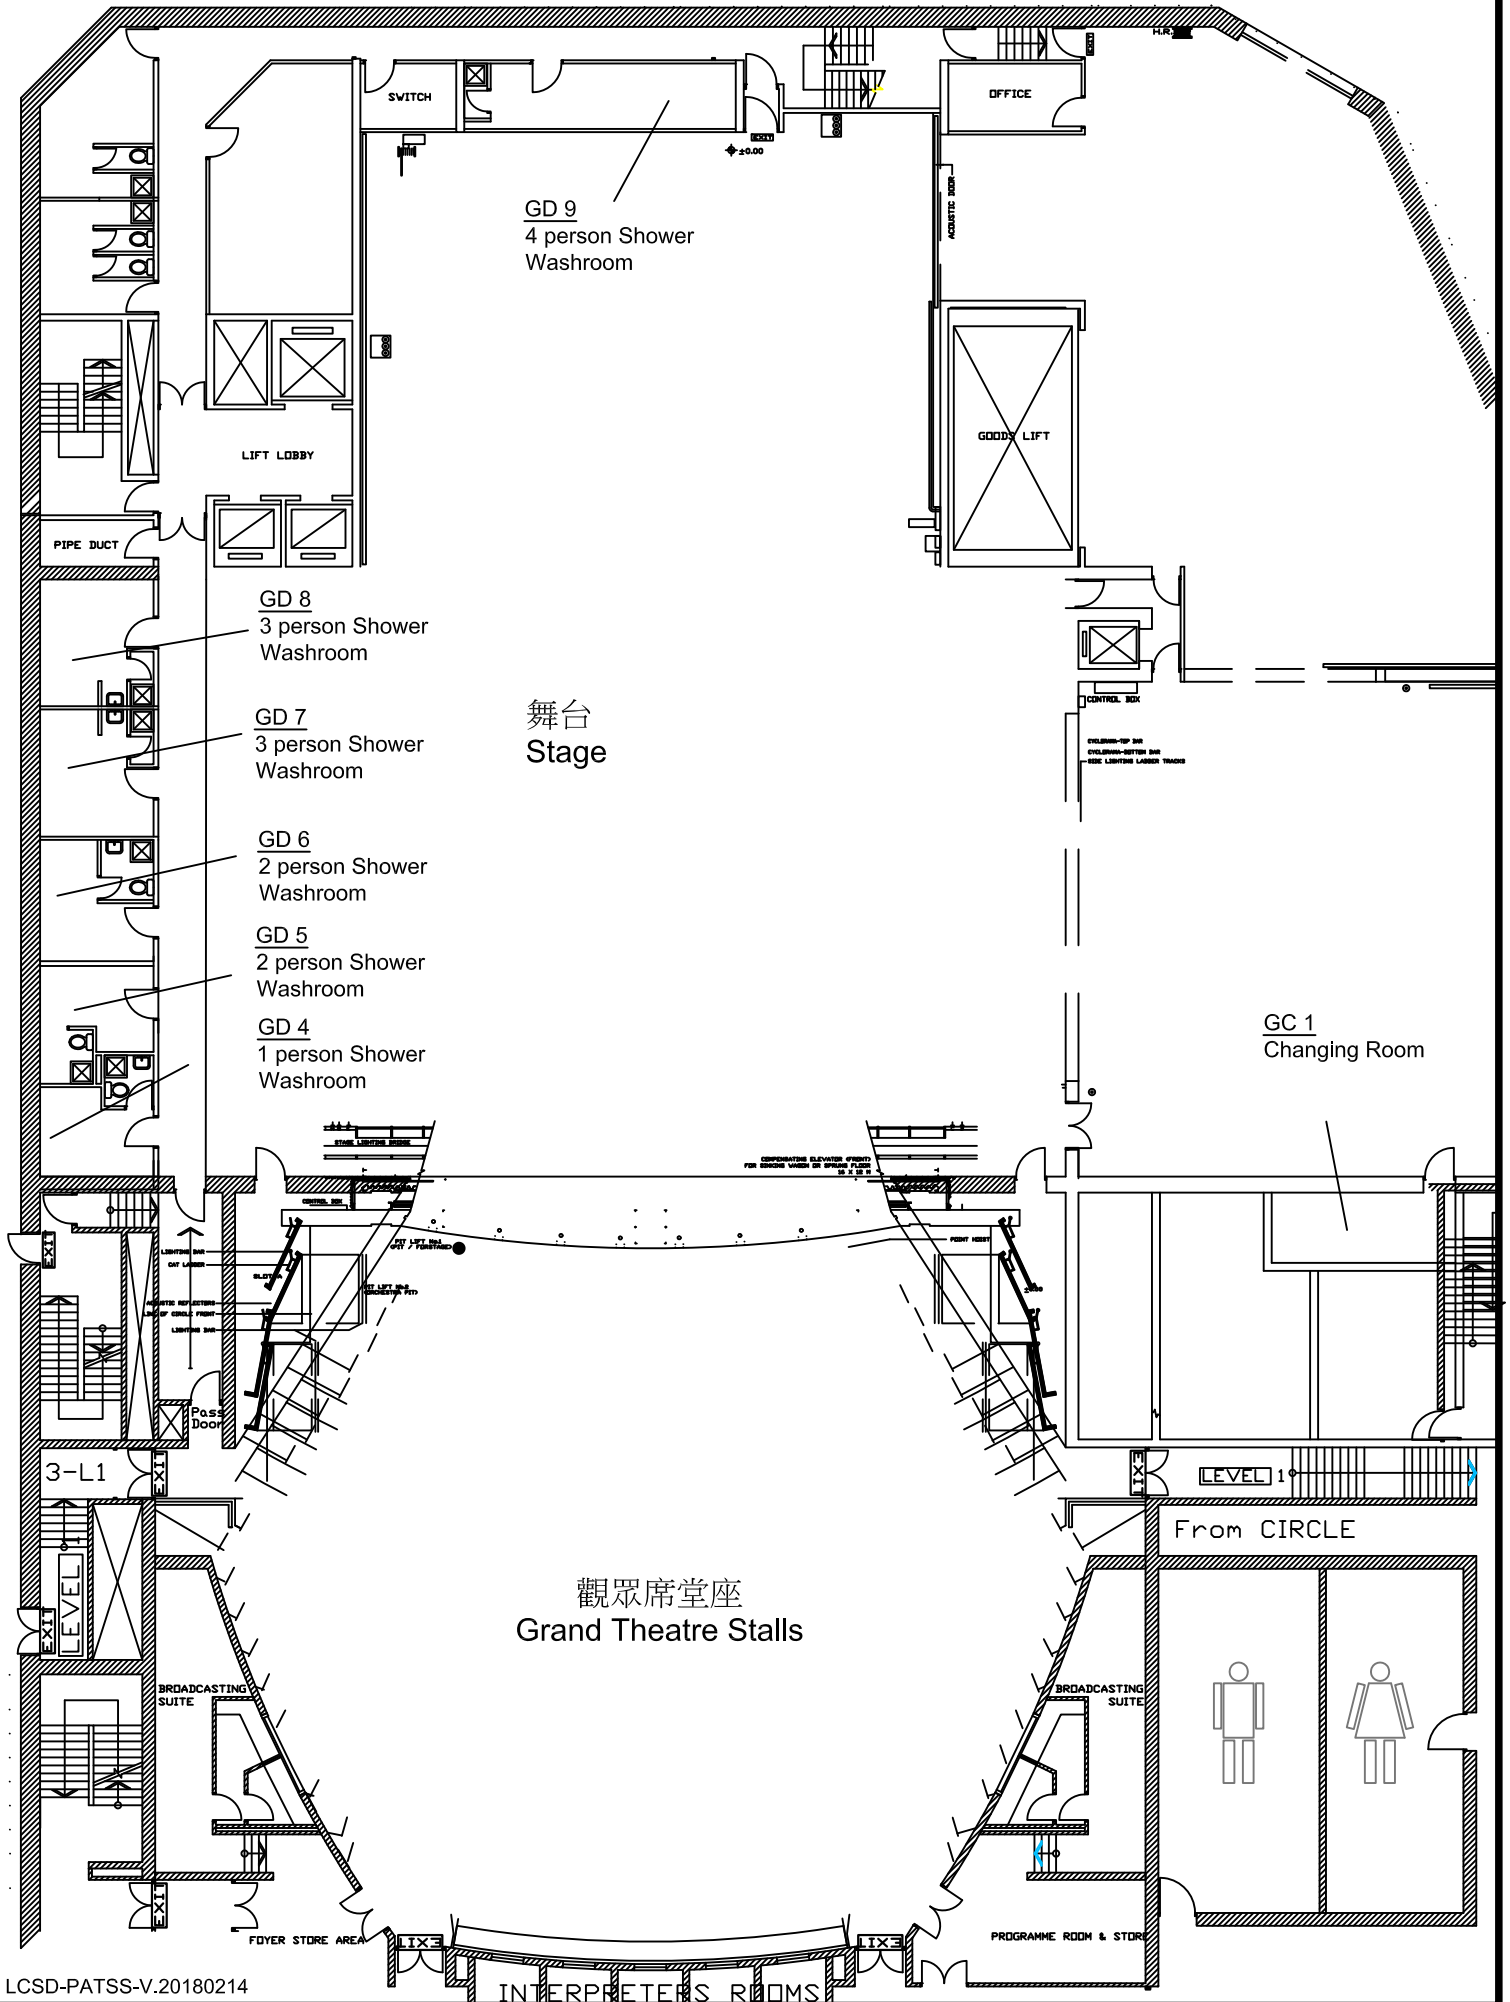

觀眾席堂座
 Grand Theatre Stalls

GD 10 - GD 15

GD 16 - GD 27 & Green Room