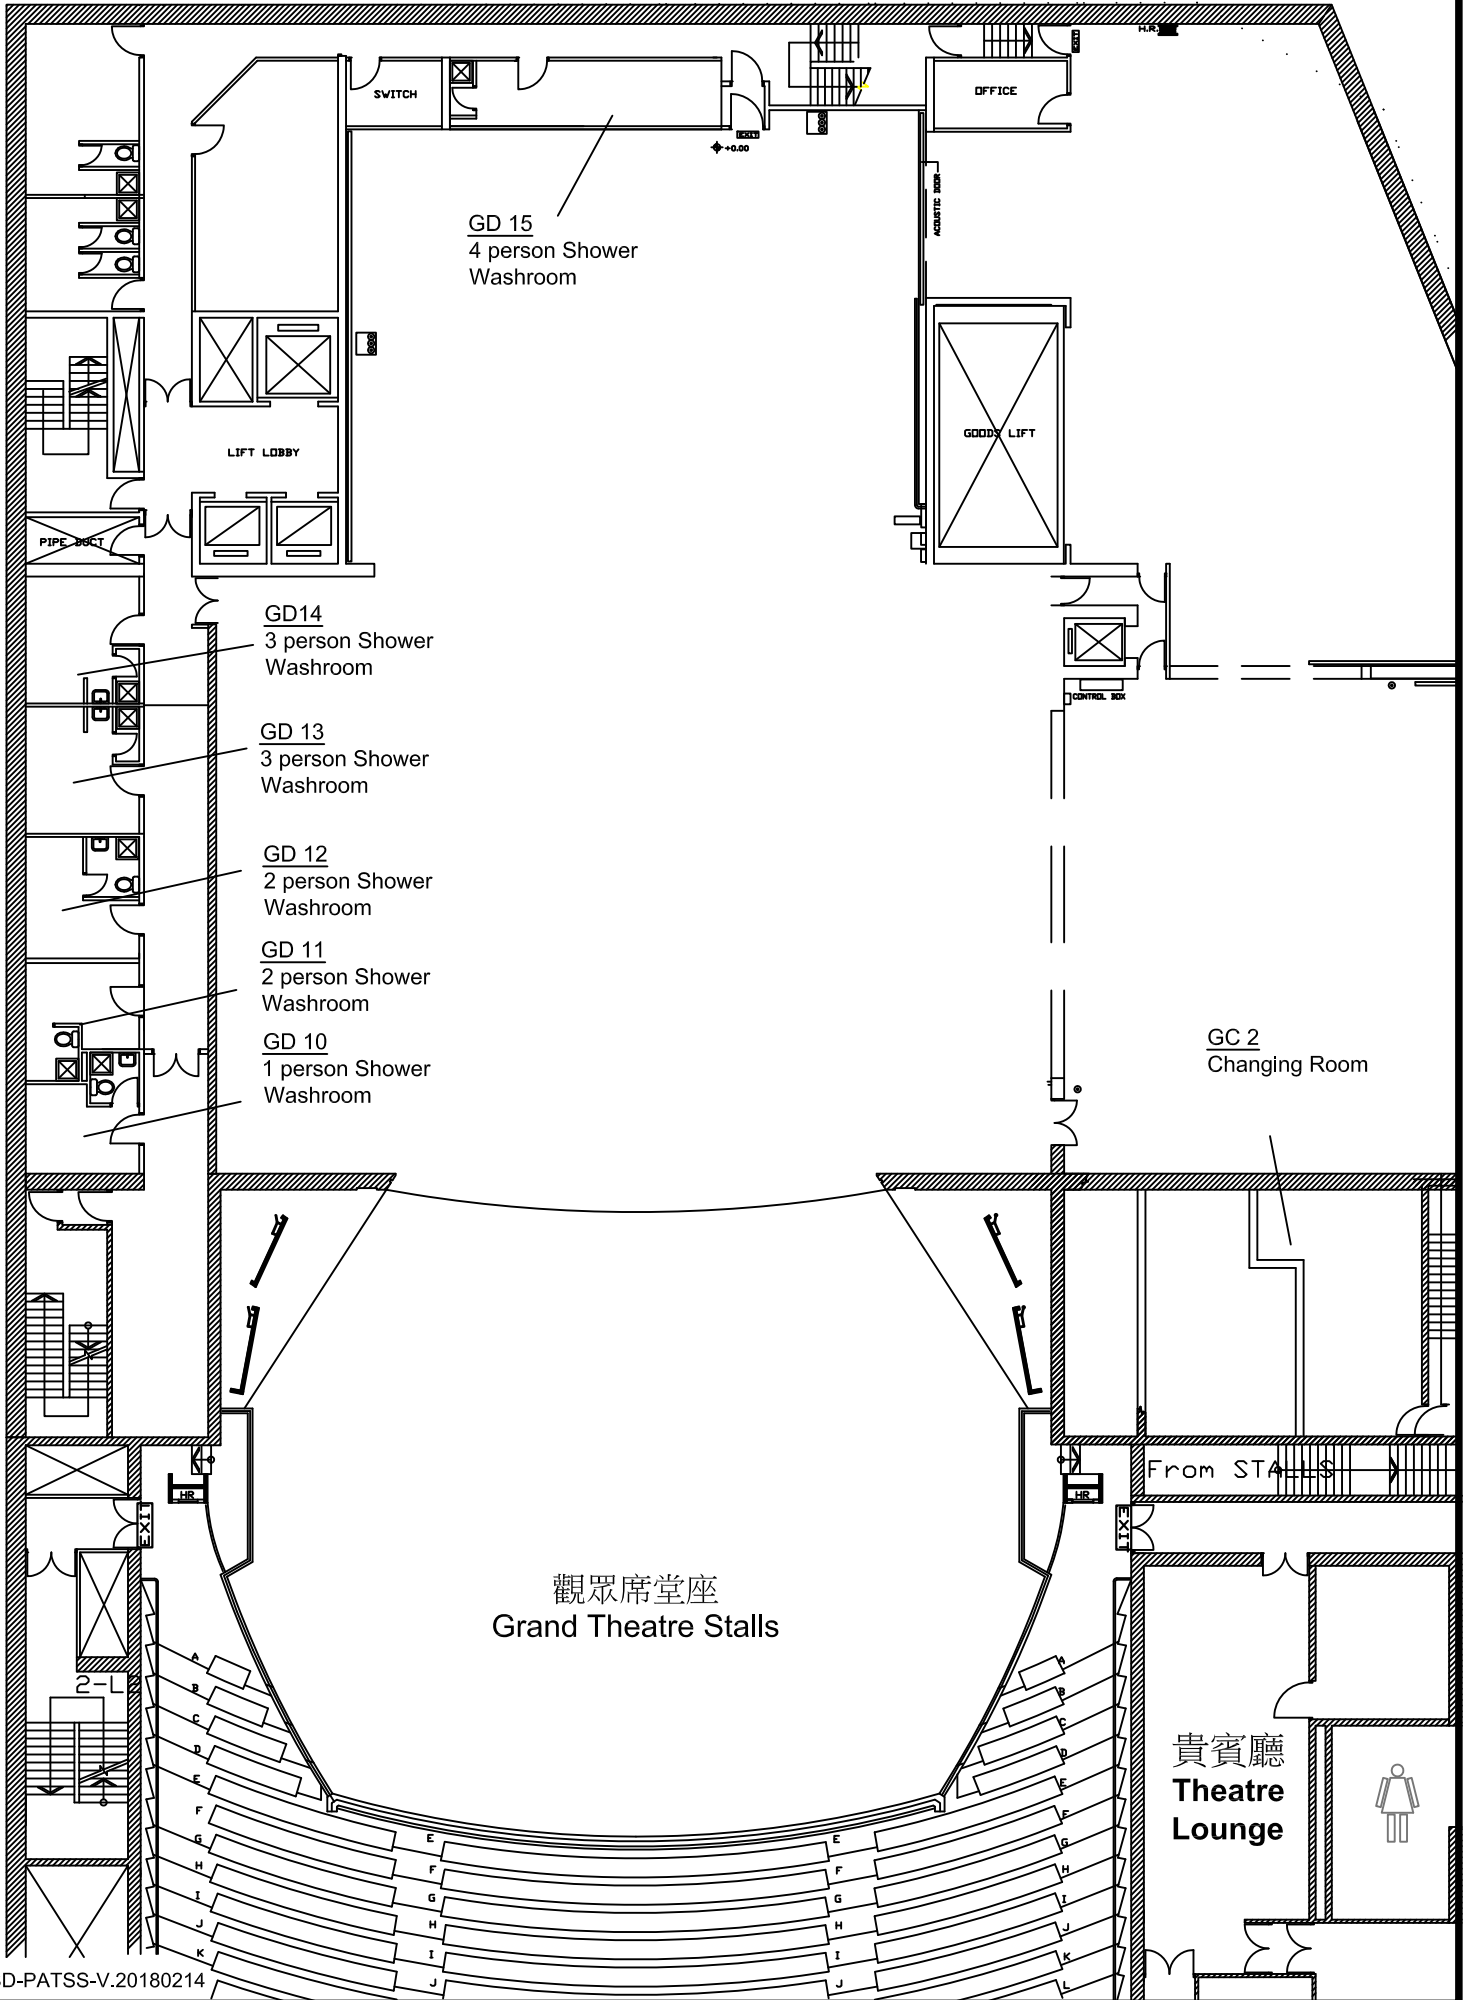

觀眾席堂座
 Grand Theatre Stalls

GD 10 - GD 15

GD 16 - GD 27 & Green Room